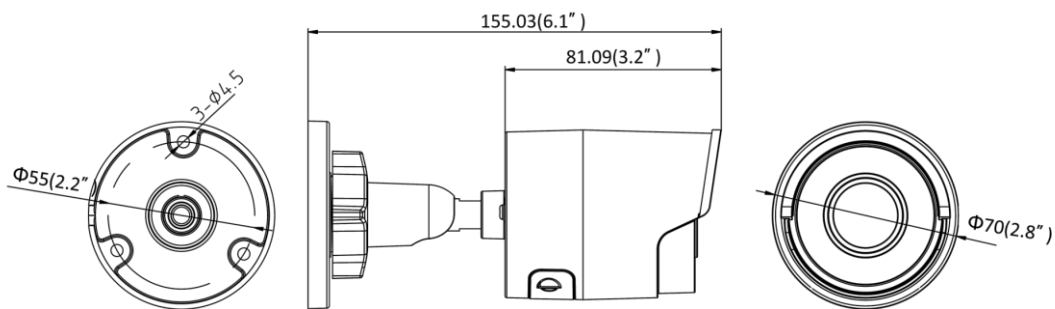

Web Client Language	32 languages English, Russian, Estonian, Bulgarian, Hungarian, Greek, German, Italian, Czech, Slovak, French, Polish, Dutch, Portuguese, Spanish, Romanian, Danish, Swedish, Norwegian, Finnish, Croatian, Slovenian, Serbian, Turkish, Korean, Traditional Chinese, Thai, Vietnamese, Japanese, Latvian, Lithuanian, Portuguese (Brazil)
Power Supply	12 VDC $\pm$ 25%, Φ 5.5 mm coaxial power plug; PoE (802.3af, class 3)
Power Consumption and Current	12 VDC, 0.5A, max. 6W; PoE (802.3af, 36V to 57V), 0.2A to 0.1A, max. 7.5W
Protection Level	IP67
Material	Metal
Dimensions	Camera: Φ 70 $\times$ 155.03 mm (Φ 2.8" $\times$ 6.1") Package: 216 $\times$ 121 $\times$ 118 mm (8.5" $\times$ 4.8" $\times$ 4.7")
Weight	Camera: Approx. 420 g (0.9 lb.) With Package: Approx. 700 g (1.5 lb.)

Available Model

DS-2CD3023G0-I (2.8/4/6 mm)

Dimension

Accessory