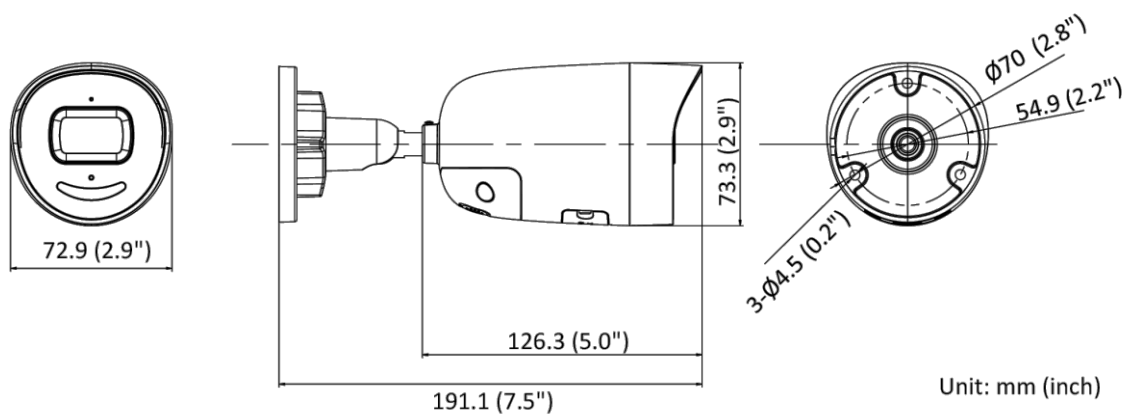

Approval

EMC	FCC SDoC (47 CFR Part 15, Subpart B); CE-EMC (EN 55032: 2015, EN 61000-3-2: 2019, EN 61000-3-3: 2013, EN 50130-4: 2011 +A1: 2014); RCM (AS/NZS CISPR 32: 2015); IC VoC (ICES-003: Issue 6, 2019); KC (KN 32: 2015, KN 35: 2015)
Safety	UL (UL 60950-1); CB (IEC 60950-1:2005 + Am 1:2009 + Am 2:2013, IEC 62368-1:2014); CE-LVD (EN 60950-1:2006+A2:2013, IEC 62368-1:2014+A11:2017); BIS (IS 13252(Part 1):2010+A1:2013+A2:2015); LOA (SANS IEC60950-1)
Environment	CE-RoHS (2011/65/EU); WEEE (2012/19/EU); Reach (Regulation (EC) No 1907/2006)
Protection	IP67 (IEC 60529-2013)

Available Model

DS-2CD3056G2-IU/SL (2.8/4/6 mm)

Dimension